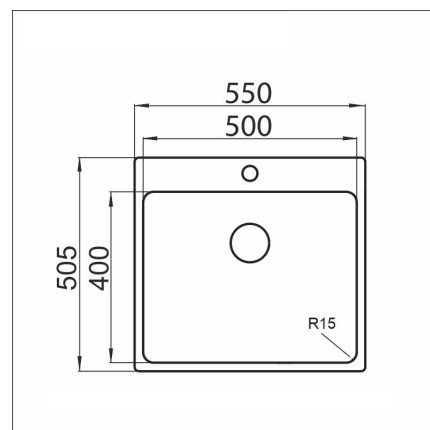

LAPETEK LUNA-X 500-IFA

Stainless steel 18/10

Product code 1442IFA

Product description

A particularly high-quality, incredibly spacious sink for the kitchen and utility room. Made of stronger material than usual, which makes the sink more sturdy than usual. Thanks to the 1.2 mm thick steel, the rest basin is very sturdy in all its parts. The minimalist design together with the rounded corners make the Luna-X sink easy to keep clean. Can be installed on the surface from above or below.

Technical information

- Sink cabin minimum length: 60 cm
- Waste: 3,5" basket strainer no pop-up
- Depth of main sink: 190 mm

Delivery content

- LAPETEK LUNA-X -sink
- brackets for surface mounting
- brackets for under mounting
- bottom valve system
- domestic Prevox Smartloc water trap