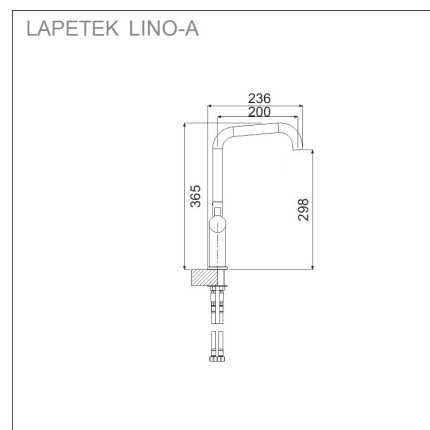

LAPETEK LUNA-X 340-IFA + LAPETEK LINO-A + C.BOARD Stainless steel + chrome

Product code 1441K3

Product description

Complete basin+faucet+cutting board set, which is a stylish, functional and safe whole for your kitchen at a package price. LAPETEK LUNA-X is a space wonder for a small kitchen or utility room. The small rounding of the corners of the pool (R15 mm) and the deep pool (190 mm) create both a modern look and a spacious and practical pool. Together with the Lapetek faucet, the products form a multi-purpose and space-optimal whole. The set's faucet has a stylish dishwasher connection and Finnish type approval.

Technical information

- Sink cabin min. length: 40 cm
- Waste: 3,5" basket strainer no pop-up
- Depth of main sink: 190 mm

Delivery content

- LAPETEK rst sink
- bottom valve system
- domestic Prevox Smartloc water trap
- Lino-A-faucet, chrome
- chopping board