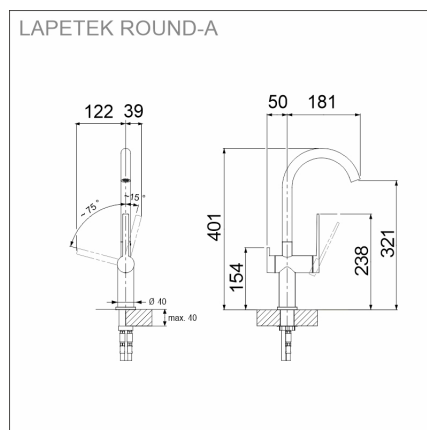

LAPETEK LUNA-X 340-IFA + LAPETEK ROUND-A + C.BOARD Stainless steel + chrome

Product code 1441K2

Product description

Complete basin+faucet+cutting board set, which is a stylish, functional and safe whole for your kitchen at a package price. LAPETEK LUNA-X is a space wonder for a small kitchen or utility room. The small rounding of the corners of the pool (R15 mm) and the deep pool (190 mm) create both a modern look and a spacious and practical pool. Together with the Lapetek faucet, the products form a multi-purpose and space-optimal whole. The set's faucet has a stylish dishwasher connection and Finnish type approval.

Technical information

- Sink cabin min. length: 40 cm
- Waste: 3,5" basket strainer no pop-up
- Depth of main sink: 190 mm

Delivery content

- LAPETEK rst sink
- bottom valve system
- domestic Prevox Smartloc water trap
- Round-A-faucet, chrome
- chopping board