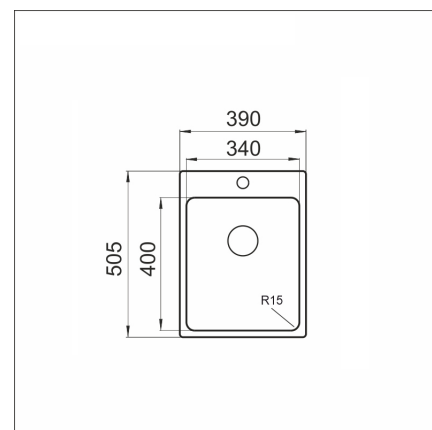

LAPETEK LUNA-X 340-IFA + LAPETEK ROUND-A + C.BOARD Stainless steel + chrome

Product code 1441K2

Product description

Complete basin+faucet+cutting board set, which is a stylish, functional and safe whole for your kitchen at a package price. LAPETEK LUNA-X is a space wonder for a small kitchen or utility room. The small rounding of the corners of the pool (R15 mm) and the deep pool (190 mm) create both a modern look and a spacious and practical pool. Together with the Lapetek faucet, the products form a multi-purpose and space-optimal whole. The set's faucet has a stylish dishwasher connection and Finnish type approval.

Technical information

- Kitchen cabinet min. width: 40 cm
- Waste: 3,5" sink strainer, no pop-up
- Depth of main sink: 190 mm

Delivery content

- LAPETEK rst sink
- brackets for surface mounting
- bottom valve system
- domestic Prevx Smartloc water trap
- LAPETEK Round-A-faucet, chrome
- chopping board