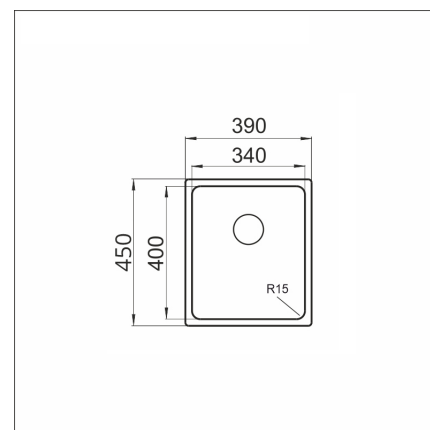

LAPETEK LUNA-X 340-IFN/U

Stainless steel 18/10

Product code 1441IFNU

Product description

A particularly high-quality, incredibly spacious sink for the kitchen and utility room. Made of stronger material than usual, which makes the sink more sturdy than usual. Thanks to the 1.2 mm thick steel, the rest basin is very sturdy in all its parts. The minimalist design together with the rounded corners make the Luna-X sink easy to keep clean. Can be installed on the surface from above or below.

Technical information

- Sink cabin minimum length: 40 cm
- Sink installation method: Bottom mounted
- Waste: 3,5" basket strainer no pop-up
- Depth of main sink: 190 mm

Delivery content

- LAPETEK LUNA-X -sink
- brackets for surface mounting
- brackets for under mounting
- bottom valve system
- domestic Prevox Smartloc water trap