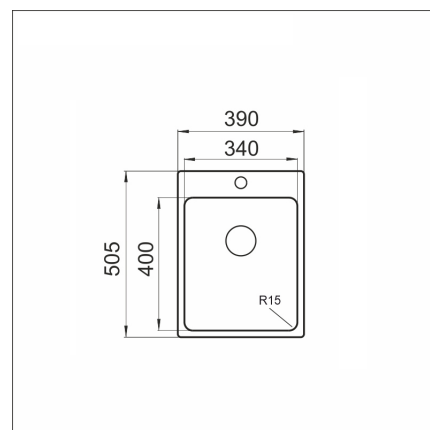

LAPETEK LUNA-X 340-IFA

Stainless steel 18/10

Product code 1441IFA

Product description

A particularly high-quality, incredibly spacious sink for the kitchen and utility room. Made of stronger material than usual, which makes the sink more sturdy than usual. Thanks to the 1.2 mm thick steel, the rest basin is very sturdy in all its parts. The minimalist design together with the rounded corners make the Luna-X sink easy to keep clean. Can be installed on the surface from above or below.

Technical information

- Sink cabin minimum length: 40 cm
- Waste: 3,5" basket strainer no pop-up
- Depth of main sink: 190 mm

Delivery content

- LAPETEK LUNA-X -sink
- brackets for surface mounting
- brackets for under mounting
- bottom valve system
- domestic Prevox Smartloc water trap