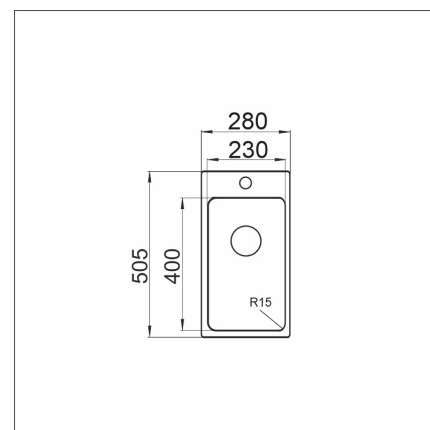

#### Technical information

- Sink cabin minimum length: 30 cm
- Waste: 3,5" basket strainer no pop-up
- Depth of main sink: 190 mm