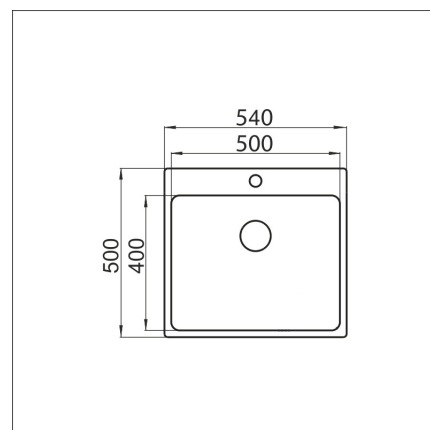

LAPETEK LUNA 500-IFA

LAPETEK LINO 10-A rst + kromi

Product code 143330K1

Product description

Luna is a product pair of high quality and carefully finished stainless steel models. Every sink is made individually with high expertise and the latest production technology, providing a spacious, practical and elegant sink. Small radius in corners (R25 mm) and deep bowl (190 mm) create a modern appearance. Luna an incredibly spacious sink regarding its outer dimensions. The small rounding angle and the fairness of the bowls provide a great deal of space for pre-cooking, as well as for washing dishes.

Sink is available as a separate product or package. You...

Technical information

- Sink cabin min. length: 60 cm
- Sink installation method: Over mounted
- Waste: 3,5" basket strainer no pop-up
- Depth of main sink: 190 mm