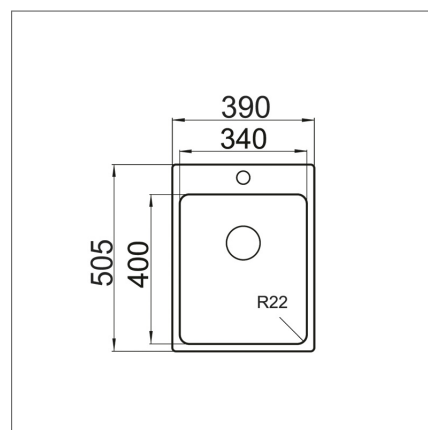

LAPETEK LUNA 340-IFA + LAPETEK LINA 10-A + C.BOARD Stainless steel + chrome

Product code 1431K1

Product description

Sink and tap combo brings more functionality to your kitchen. Luna is a product pair of high quality and carefully finished stainless steel bowls. Every sink is made individually with high expertise and the latest production technology, providing a spacious, practical and elegant sink. Small radius in corners (R25 mm) and deep bowl (190 mm) create a modern appearance. Tap ledge is flat and smooth without the extra margins between the sink and the level section, rounded corners making the Luna sinks easy to keep clean.

Sink is available as a separate product or...

Technical information

- Sink cabin min. length: 40 cm
- Sink installation method: Over mounted
- Waste: 3,5" basket strainer no pop-up
- Depth of main sink: 190 mm