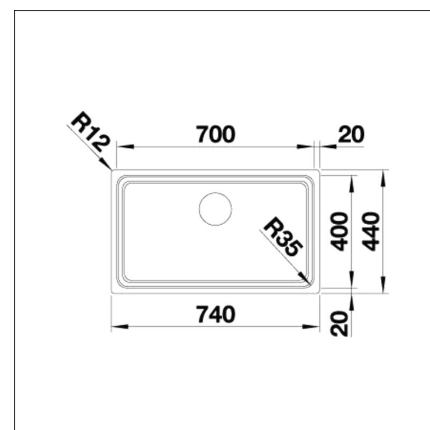

BLANCO ETAGON 700-U

Stainless steel 18/10

Product code 1430U**Product description**

Practicality that makes everyday life easier on three working levels. The multifunctional rails that come as standard with the sink increase functionality. Thanks to the ingenious intermediate level and the standard Etagon rails included in the sink, the sink has three separate working levels: one at the bottom of the sink, another on the intermediate level and the third on top of the sink. With these levels, you can always work optimally in the sink, regardless of the size or shape of the dishes you use.

INFINO

Technical information

- Sink cabin minimum length: 80 cm
- Sink installation method: Bottom mounted
- Waste: 3,5" basket strainer InFino no pop-up
- Depth of main sink: 190 mm

**Delivery content**