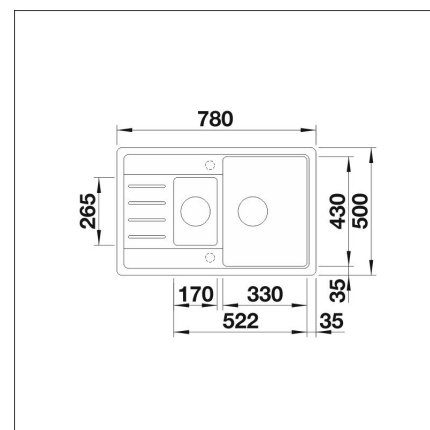

Product code 14102

Product description

Technical information

- Sink cabin min. length: 60 cm
- Sink installation method: Over mounted
- Sink color: Silgranit® valkoinen
- Waste: 3,5" basket strainer no pop-up
- Depth of main sink: 190 mm

Delivery content

Downloads

- Assembling instructions
- Material information
- Cutout dimensions

Recommended accessories

Cutting board
[Read more >>](#)

Cutting board
[Read more >>](#)

waste kit
[Read more >>](#)