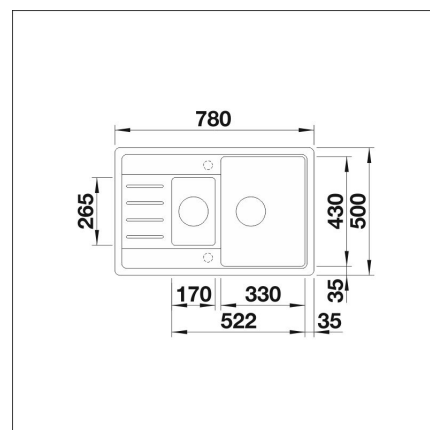

### Technical information

- Sink cabin min. length: 60 cm
- Sink installation method: Over mounted
- Sink color: Silgranit® alumetallic
- Waste: 3,5" basket strainer no pop-up
- Depth of main sink: 190 mm