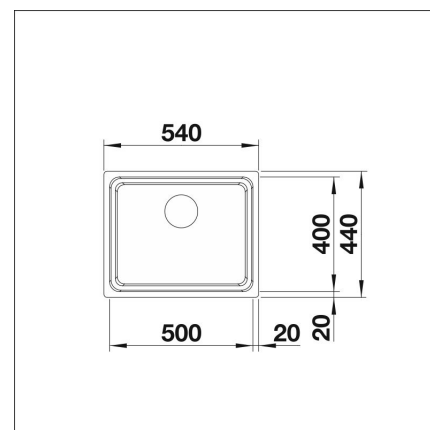

BLANCO ETAGON 500-IFN

Stainless steel 18/10

Product code 1400IFN

Product description

Blanco Etagon is a beautifully shaped high quality stainless steel sink with a modern overall appearance. It has a highly innovative system concept of rails, that create three different working levels to the sink. There are two pieces of rails that can be placed side by side or on top of each other, either to the middle tier of the sink, or to the table top level. Rails work well with chopping board, holding kettles and dishes in different levels, making everyday kitchen tasks enjoyable. When not in use, rails can hold brush and cloth.

High-quality features with...

Technical information

- Sink cabin min. length: 60 cm
- Sink installation method: Päältä asennettava, Huullettava
- Material: Stainless steel
- Waste: 3,5" basket strainer InFino no pop-up
- Depth of main sink: 190 mm

INFINO

Delivery content

- BLANCO stainless steel sink
- bottom valve system
- domestic Prevox Smartloc water trap

Downloads

- Assembling instruction
- Prevox Smartloc instructions
- Service manual
- Material information
- Cutout dimensions
- Vaatimustenmukaisuusvakuutus
- InFino waste

Recommended accessories

Cutting board
[Read more >>](#)

Colander
[Read more >>](#)