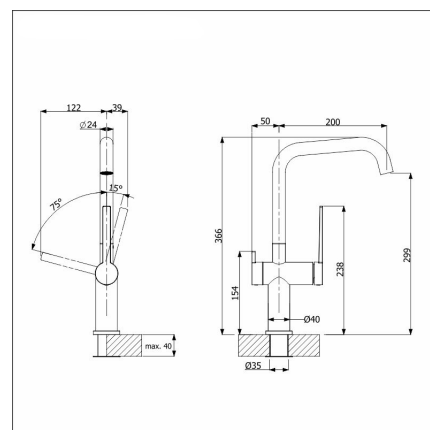

### Technical information

- Sink cabin min. length: 50 cm
- Sink installation method: Over mounted
- Sink color: Silgranit® anthrazit (musta)
- Waste: 3,5" basket strainer no pop-up
- Depth of main sink: 200 mm