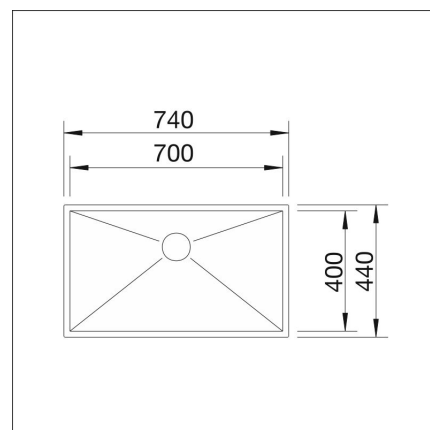

Delivery content

- BLANCO stainless steel sink
- bottom valve system
- domestic Prevox Smartloc water trap

Downloads

- Assembling instruction
- Prevox Smartloc instructions
- Service manual
- Material information
- Cutout dimensions
- Vaatimustenmukaisuusvakuutus
- InFino waste

Recommended accessories

Cutting board
Read more >>

Cutting board
Read more >>