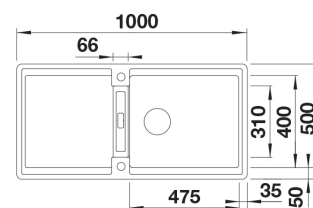

Technical information

- Sink cabin min. length: 60 cm
- Sink installation method: Inset
- Waste: 3,5" basket strainer InFino pop-up
- Depth of main sink: 200 mm

Delivery content

- BLANCO Silgranit sink
- foldable grid
- bottom valve system
- domestic Prevox Smartloc water trap