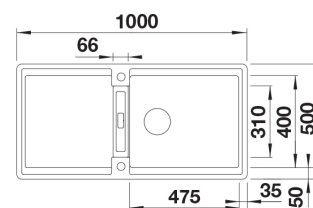

Technical information

- Sink cabin min. length: 60 cm
- Allasmateriaali: kivikomposiitti
- Sink installation method: Over mounted
- Waste: 3,5" basket strainer InFino pop-up
- Depth of main sink: 200 mm