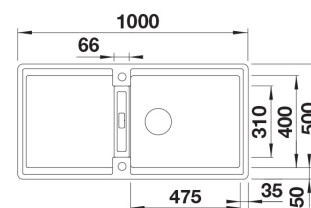

Technical information

- Sink cabin min. length: 60 cm
- Allasmateriaali: kivikomposiitti
- Sink installation method: Over mounted
- Waste: 3,5" basket strainer InFino pop-up
- Depth of main sink: 200 mm