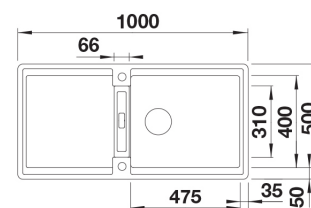

Technical information

- Sink cabin min. length: 60 cm
- Sink installation method: Inset
- Sink color: Silgranit® kallionharmaa
- Waste: 3,5" basket strainer InFino pop-up
- Depth of main sink: 200 mm

Delivery content