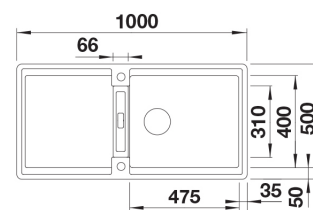

Technical information

- Sink cabin min. length: 60 cm
- Sink installation method: Inset
- Sink color: Silgranit® tartufo
- Waste: 3,5" basket strainer InFino pop-up
- Depth of main sink: 200 mm

Delivery content