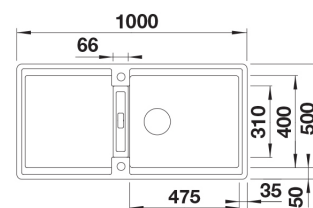

### Technical information

- Sink cabin min. length: 60 cm
- Allasmateriaali: kivikomposiitti
- Sink installation method: Over mounted
- Waste: 3,5" basket strainer InFino pop-up
- Depth of main sink: 200 mm