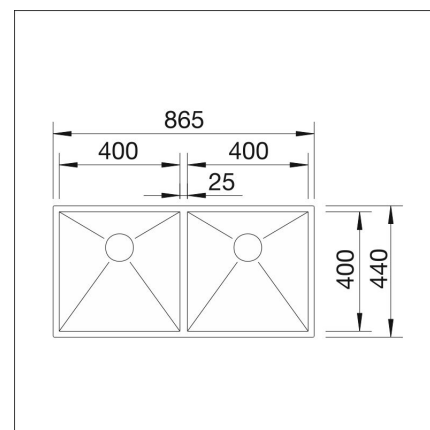

BLANCO ZEROX 400-U

Stainless steel 18/10

Product code 1371

Product description

BLANCO STEELAERT

INFINO

Blanco SteelArt product range covers a broad range of high class and carefully thought sinks made of stainless steel. Every sink is made individually with high expertise and the newest production technology have been used.

Technical information

- Sink cabin min. length: 45 cm
- Allasmateriaali: ruostumaton teräs
- Sink installation method: Bottom mounted
- Waste: 3,5" basket strainer no pop-up
- Depth of main sink: 175 mm

Delivery content

- BLANCO stainless steel sink
- bottom valve system
- domestic Prevox Smartloc water trap

Downloads

- Assembling instruction
- Prevox Smartloc instructions
- Service manual
- Material information
- Cutout dimensions
- Vaatimustenmukaisuusvakuutus
- InFino waste

Recommended accessories

Cutting board
Read more >>

Cutting board
Read more >>