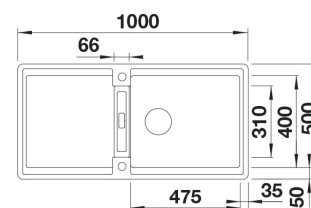

Delivery content

- BLANCO Silgranit sink
- foldable grid
- bottom valve system
- domestic Prevox Smartloc water trap

Downloads

- Assembling instruction
- Prevox Smartloc instructions
- Huolto- ja hoito-ohje
- Material information
- Cutout dimensions
- Vaatimustenmukaisuusvakuutus
- InFino waste

Recommended accessories

ADIRA XL 6 S Silgranit

[Read more >>](#)

Grid

[Read more >>](#)

Crockery basket

[Read more >>](#)

LAPETEK LINO-SA

[Read more >>](#)