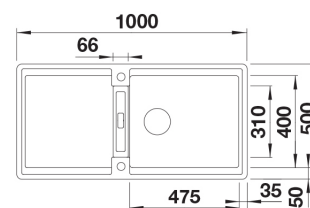

Technical information

- Sink cabin min. length: 60 cm
- Allasmateriaali: kivikomposiitti
- Sink installation method: Over mounted
- Waste: 3,5" basket strainer InFino pop-up
- Depth of main sink: 200 mm