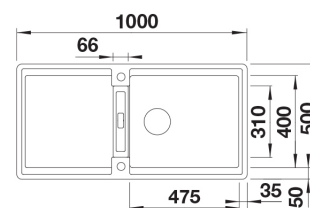

#### Technical information

- Sink cabin min. length: 60 cm
- Sink installation method: Inset
- Waste: 3,5" basket strainer InFino pop-up
- Depth of main sink: 200 mm