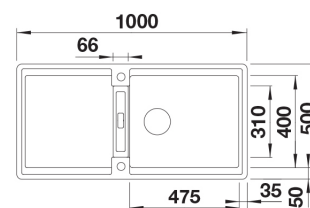

#### Technical information

- Sink cabin min. length: 60 cm
- Sink installation method: Inset
- Sink color: Silgranit® volcano-harmaa
- Waste: 3,5" basket strainer InFino pop-up
- Depth of main sink: 200 mm