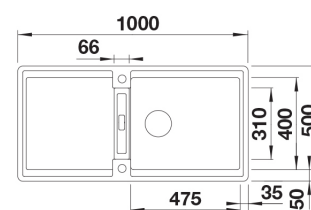

**Technical information**

- Sink cabin min. length: 60 cm
- Sink installation method: Inset
- Sink color: Silgranit® valkoinen
- Waste: 3,5" basket strainer InFino pop-up
- Depth of main sink: 200 mm

**Delivery content**