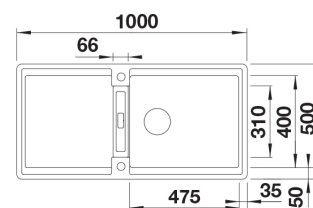

#### Technical information

- Sink cabin min. length: 60 cm
- Allasmateriaali: kivikomposiitti
- Sink installation method: Over mounted
- Waste: 3,5" basket strainer InFino pop-up
- Depth of main sink: 200 mm