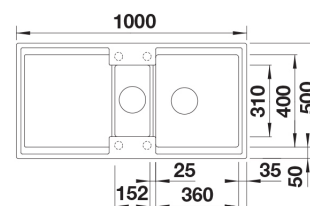

INFINO

Technical information

- Sink cabin min. length: 60 cm
- Allasmateriaali: kivikomposiitti
- Sink installation method: Over mounted
- Waste: 3,5" basket strainer InFino pop-up
- Depth of main sink: 200 mm