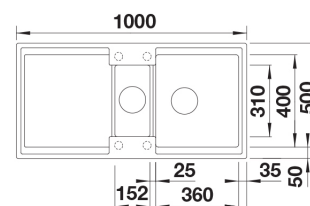

INFINO

Technical information

- Sink cabin minimum length: 60 cm
- Sink installation method: Inset
- Waste: 3,5" basket strainer InFino pop-up
- Depth of main sink: 200 mm

Delivery content

- BLANCO Silgranit sink
- foldable grid
- colander
- bottom valve system
- domestic Prevox Smartloc water trap