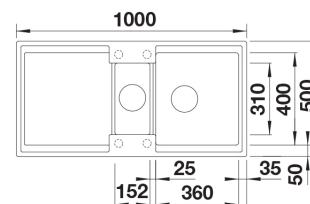

#### Technical information

- Sink cabin min. length: 60 cm
- Allasmateriaali: kivikomposiitti
- Sink installation method: Over mounted
- Waste: 3,5" basket strainer InFino pop-up
- Depth of main sink: 200 mm