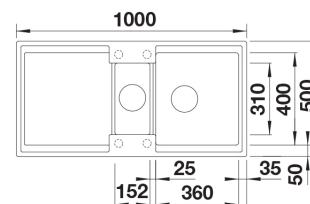

INFINO

Technical information

- Sink cabin min. length: 60 cm
- Allasmateriaali: kivikomposiitti
- Sink installation method: Over mounted
- Waste: 3,5" basket strainer InFino pop-up
- Depth of main sink: 200 mm