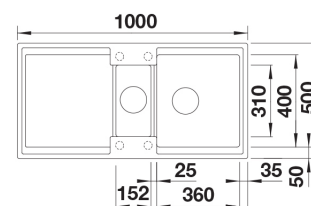

INFINO

Technical information

- Sink cabin min. length: 60 cm
- Allasmateriaali: kivikomposiitti
- Sink installation method: Over mounted
- Waste: 3,5" basket strainer InFino pop-up
- Depth of main sink: 200 mm