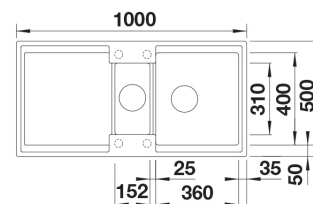

Technical information

- Sink cabin min. length: 60 cm
- Allasmateriaali: kivikomposiitti
- Sink installation method: Over mounted
- Waste: 3,5" basket strainer InFino pop-up
- Depth of main sink: 200 mm