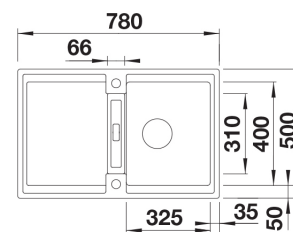

Technical information

- Sink cabin min. length: 45 cm
- Allasmateriaali: kivikomposiitti
- Sink installation method: Over mounted
- Waste: 3,5" basket strainer InFino pop-up
- Depth of main sink: 200 mm