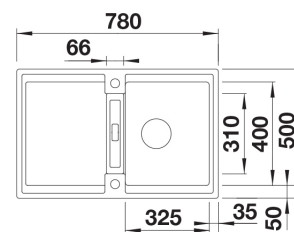

Technical information

- Sink cabin min. length: 45 cm
- Material: kivikomposiitti
- Sink installation method: Inset
- Sink color: Silgranit® mattamusta
- Waste: 3,5" basket strainer InFino pop-up
- Depth of main sink: 200 mm