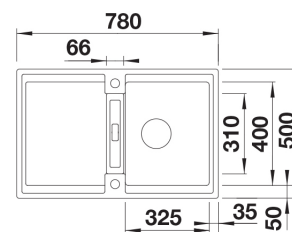

Technical information

- Sink cabin min. length: 45 cm
- Material: kivikomposiitti
- Sink installation method: Inset
- Sink color: Silgranit® kallionharmaa
- Waste: 3,5" basket strainer InFino pop-up
- Depth of main sink: 200 mm