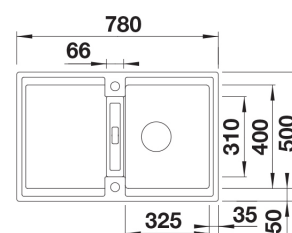

### Technical information

- Sink cabin min. length: 45 cm
- Allasmateriaali: kivikomposiitti
- Sink installation method: Over mounted
- Waste: 3,5" basket strainer InFino pop-up
- Depth of main sink: 200 mm