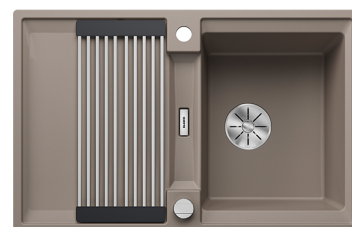

## BLANCO ADIRA 45 S

Silgranit tartufo

### Product description

The high-quality and stylish BLANCO ADIRA sink series impresses with its functional features and many possible uses. BLANCO ADIRA makes optimal use of the sink's water space. The high-quality rolling mat supplied as standard equipment guarantees even more comfort and ease of use for daily work. The BLANCO ADIRA 6 S model multifunctional bowl ingeniously combines the collection of waste generated during food preparation with the features of the SELECT and FLEXON waste/organization systems.

### Technical information

- Sink cabin min. length: 45 cm
- Allasmateriaali: kivikomposiitti
- Sink installation method: Over mounted
- Waste: 3,5" basket strainer InFino pop-up
- Depth of main sink: 200 mm

### Delivery content

- BLANCO Silgranit sink
- bottom valve system
- domestic Prevx Smartloc water trap