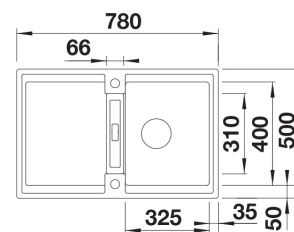

### Technical information

- Sink cabin min. length: 45 cm
- Allasmateriaali: kivikomposiitti
- Sink installation method: Over mounted
- Waste: 3,5" basket strainer InFino pop-up
- Depth of main sink: 200 mm