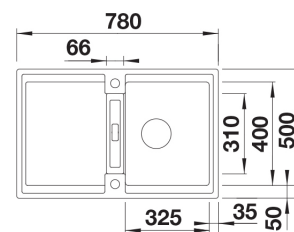

Technical information

- Sink cabin min. length: 45 cm
- Allasmateriaali: kivikomposiitti
- Sink installation method: Over mounted
- Waste: 3,5" basket strainer InFino pop-up
- Depth of main sink: 200 mm