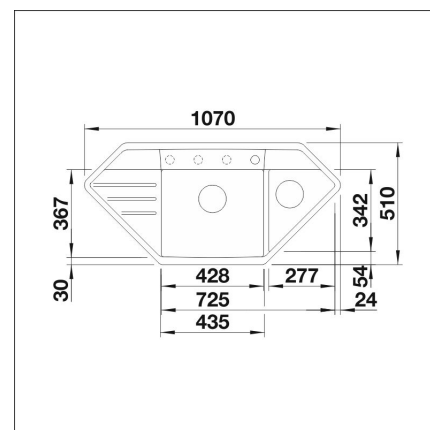

INFINO

Technical information

- Sink cabin min. length: 80 cm
- Material: kivikomposiitti
- Sink installation method: Over mounted
- Waste: 3,5" basket strainer InFino pop-up
- Depth of main sink: 190 mm