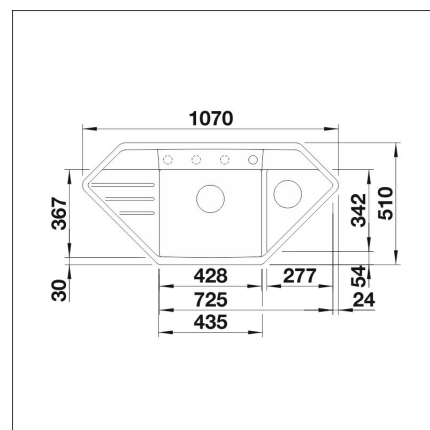

INFINO

Technical information

- Sink cabin min. length: 80 cm
- Material: kivikomposiitti
- Sink installation method: Over mounted
- Waste: 3,5" basket strainer InFino pop-up
- Depth of main sink: 190 mm