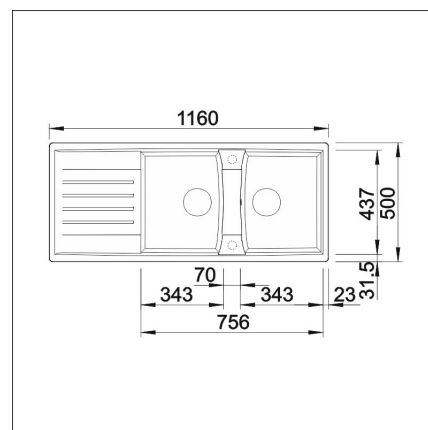

INFINO

Technical information

- Sink cabin min. length: 80 cm
- Material: kivikomposiitti
- Sink installation method: Over mounted
- Waste: 3,5" basket strainer InFino pop-up
- Depth of main sink: 190 mm