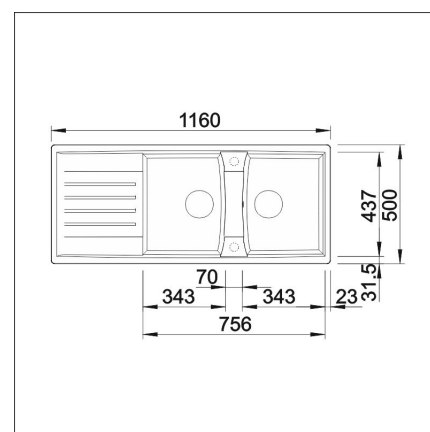

INFINO

Technical information

- Sink cabin min. length: 80 cm
- Material: kivikomposiitti
- Sink installation method: Over mounted
- Waste: 3,5" basket strainer InFino pop-up
- Depth of main sink: 190 mm