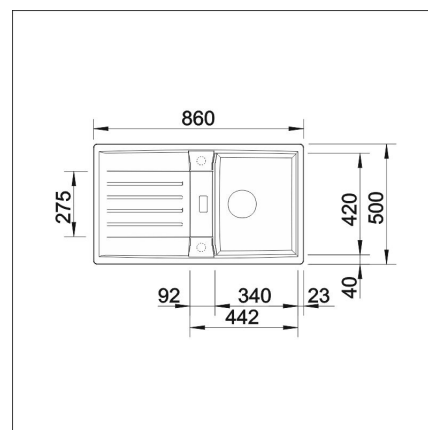

INFINO

Technical information

- Sink cabin min. length: 45 cm
- Material: kivikomposiitti
- Sink installation method: Over mounted
- Waste: 3,5" basket strainer InFino pop-up
- Depth of main sink: 190 mm