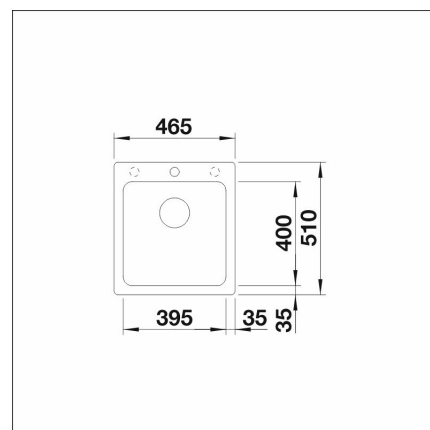

Technical information

- Sink cabin min. length: 45 cm
- Sink installation method: Over mounted
- Sink color: Silgranit® mattamusta
- Waste: 3,5" basket strainer no pop-up
- Depth of main sink: 200 mm

Delivery content