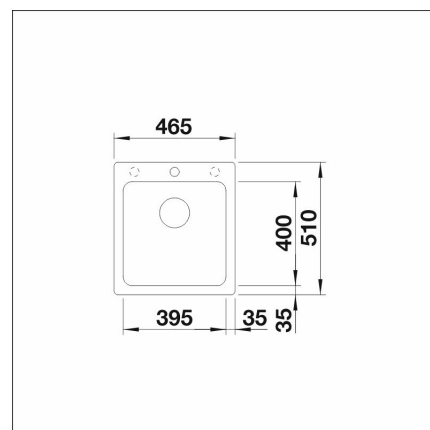

Technical information

- Sink cabin min. length: 45 cm
- Sink installation method: Over mounted
- Sink color: Silgranit® kallionharmaa
- Waste: 3,5" basket strainer no pop-up
- Depth of main sink: 200 mm