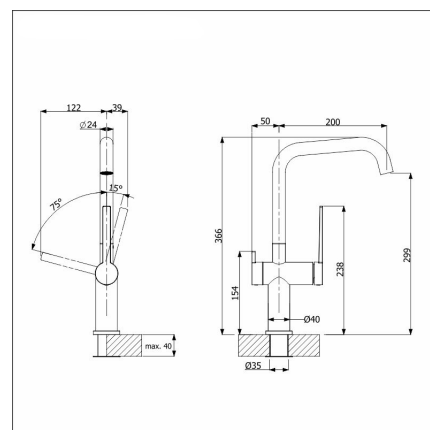

BLANCO NAYA 45 + LAPETEK LINO-A alumetallic

Product code **13109K3**

Product description

A ready-made sink+faucet set, with which you can easily choose a stylish, functional and safe combination for your kitchen at an affordable package price. The set includes a large-sized, top-mounted Naya basin and a Lapetek faucet, which together form a multi-purpose and space-optimal whole. The set's faucet has a stylish dishwasher connection and Finnish type approval.

Technical information

- Sink cabin min. length: 45 cm
- Sink installation method: Over mounted
- Sink color: Silgranit® anthrazit (musta)
- Waste: 3,5" basket strainer no pop-up
- Depth of main sink: 200 mm