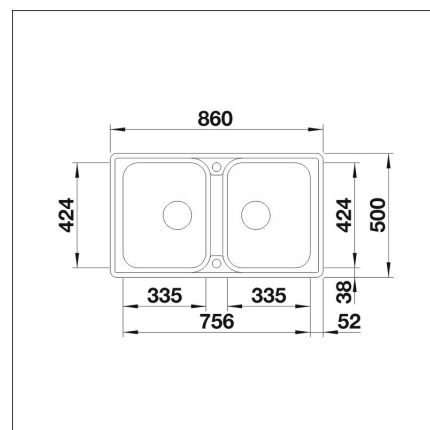

### Technical information

- Sink cabin minimum length: 80 cm
- Sink installation method: Flush mounted
- Waste: 3,5" basket strainer InFino pop-up
- Depth of main sink: 205 mm