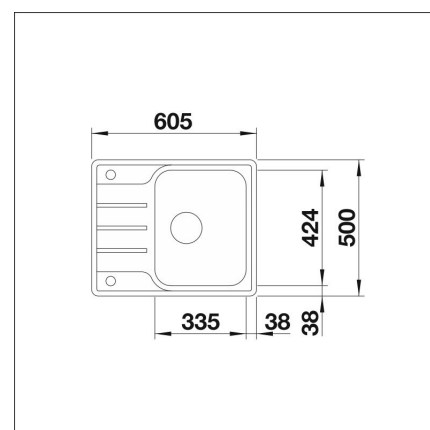

**Technical information**

- Sink cabin minimum length: 45 cm
- Sink installation method: Flush mounted
- Waste: 3,5" basket strainer pop-up
- Depth of main sink: 205 mm

**Delivery content**

- BLANCO stainless steel sink
- bottom valve system
- domestic Prevx Smartloc water trap