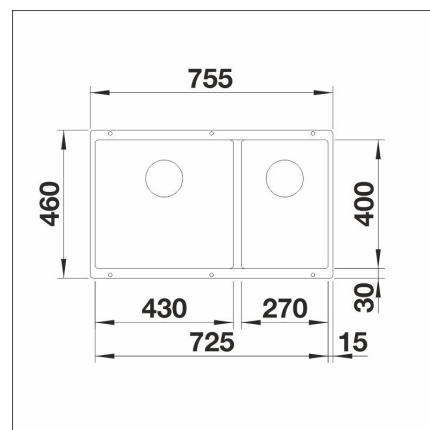

INFINO

Technical information

- Sink cabin min. length: 80 cm
- Material: kivikomposiitti
- Sink installation method: Bottom mounted
- Waste: 3,5" basket strainer InFino no pop-up
- Depth of main sink: 200 mm