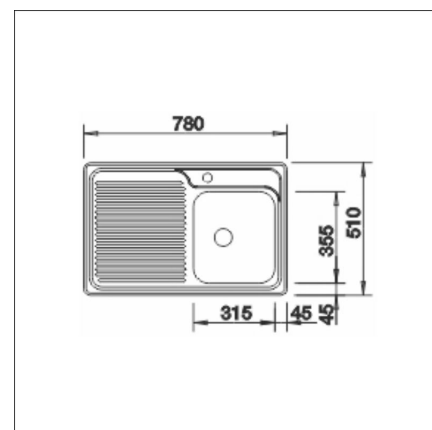

BLANCO CLASSIC 40 S

Stainless steel 18/10 left

Product code 1200V

Product description

A SMALL AND A COMPACT SINK

Maximal convenience in a minimum of space. A practical and a timeless sink model made of stainless steel.

Available both with a right and a left bowl.

Technical information

- Sink cabin min. length: 40 cm
- Material: ruostumaton teräs
- Sink installation method: Over mounted
- Waste: 3,5" basket strainer no pop-up
- Depth of main sink: 175 mm