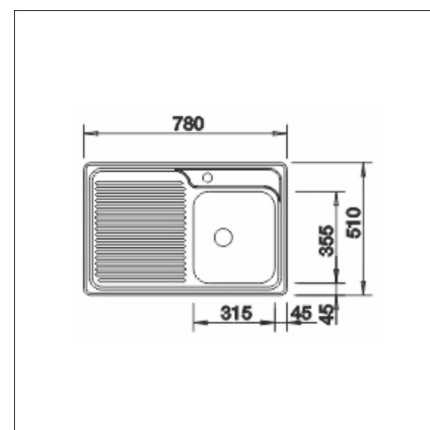

BLANCO CLASSIC 40 S

Stainless steel 18/10 right

Product code 12000**Product description**

A SMALL AND A COMPACT SINK

Maximal convenience in a minimum of space. A practical and a timeless sink model made of stainless steel.

Available both with a right and a left bowl.

Technical information

- Sink cabin min. length: 40 cm
- Material: ruostumaton teräs
- Waste: 3,5" basket strainer no pop-up
- Depth of main sink: 175 mm

**Delivery content****Downloads**