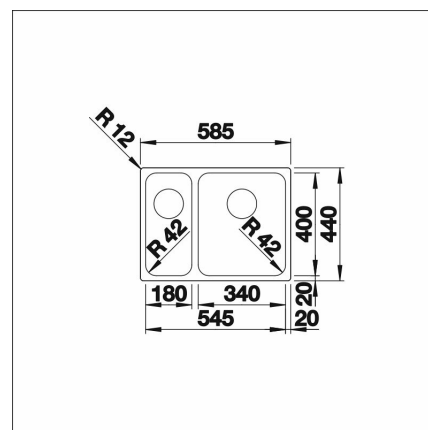

Technical information

- Sink cabin min. length: 60 cm
- Sink installation method: Flush mounted
- Waste: 3,5" basket strainer InFino no pop-up
- Depth of main sink: 185 mm

Delivery content

- BLANCO stainless steel sink
- bottom valve system
- domestic Prevox Smartloc water trap