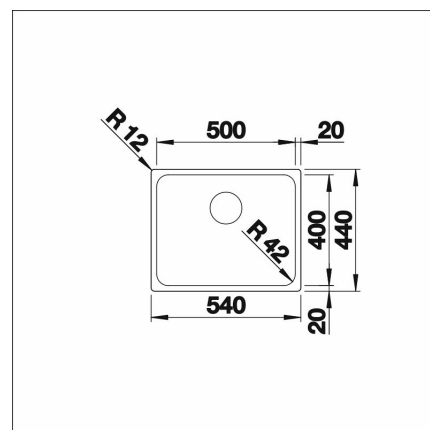

BLANCO SOLIS 500-U

Stainless steel 18/10

Product code 1173U

Product description

The SOLIS sink has everything you need. This high-quality, stainless steel sink has invested in modern design, which also enables optimal use of space in your kitchen. The sink's timeless, brushed surface fits beautifully with any countertop material, and the sink is resistant to both wear and tear. The bottom of the sink is shaped in such a way that it is as flat as possible all the way to the edges, which maximizes the sink space.

INFINO

Technical information

- Sink cabin min. length: 60 cm
- Allasmateriaali: ruostumaton teräs
- Sink installation method: Bottom mounted
- Waste: 3,5" basket strainer InFino no pop-up
- Depth of main sink: 185 mm

Delivery content

- BLANCO stainless steel sink
- bottom valve system
- domestic Prevx Smartloc water trap

Downloads

- Assembling instruction
- Prevx Smartloc instructions
- Service manual
- Material information
- Cutout dimensions
- Vaatimustenmukaisuusvakuutus
- InFino waste

Recommended accessories

Set top-rails
[Read more >>](#)

Cutting board
[Read more >>](#)

Foldable Grid
[Read more >>](#)

draining board
[Read more >>](#)