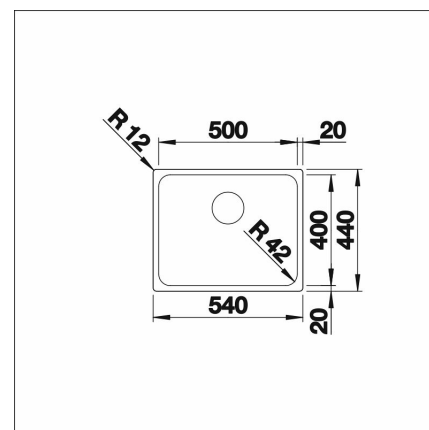

INFINO

Technical information

- Kitchen cabinet min. width: 60 cm
- Sink installation method: Flush mounted
- Waste: 3,5" sink strainer InFino no pop-up
- Depth of main sink: 185 mm

Delivery content

- BLANCO stainless steel sink
- mounting bracket for 28-40 mm thick countertops
- bottom valve system
- domestic Prevox Smartloc water trap

Downloads

- Smartloc installation instructions
- Assembling instruction
- Care and maintenance instructions
- Material information
- Cut-out dimensions
- Declaration of conformity
- InFino sink waste
- InFino video