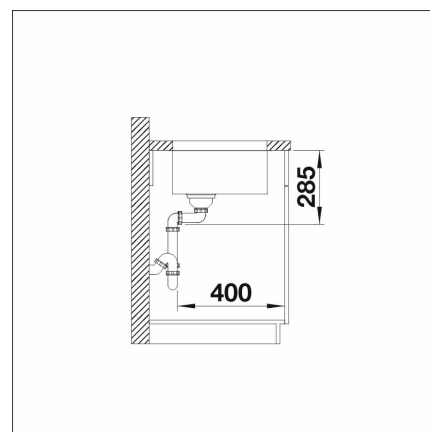

BLANCO SOLIS 500-IFA

Stainless steel 18/10

Product code 1173IFA

Product description

A fantastic complete package, combining design and functionality – You can depend on the attractive SOLIS stainless steel sink in a modern design for optimum use of space in your kitchen. The brushed surface finish of the bowls can be harmoniously combined with any worktop material and they retain their beauty for a long time to come.

INFINO

Technical information

- Allaskaapin minimileveys: 60 cm
- Altaan kiinnitystapa: Huullettava, Päältä asennettava
- Materiaali: Ruostumaton teräs
- Pohjaventtiili: 3,5" roskasihti kaukosäädöllä
- Pääaltaan syvyys: 185 mm

Delivery content

Downloads

- Materiaalitieto
- Upotusaukkotiedot
- InFino esittelyvideo
- InFino pohjaventtilistö
- Prevx Smartloc asennusohje
- Huolto-ohje
- Altaan asennus- ja käyttöohje

Recommended accessories

BLANCO

[Read more >>](#)

Cutting board

[Read more >>](#)

LAPETEK VENTO

[Read more >>](#)

Polish

[Read more >>](#)

Foldable grid

[Read more >>](#)