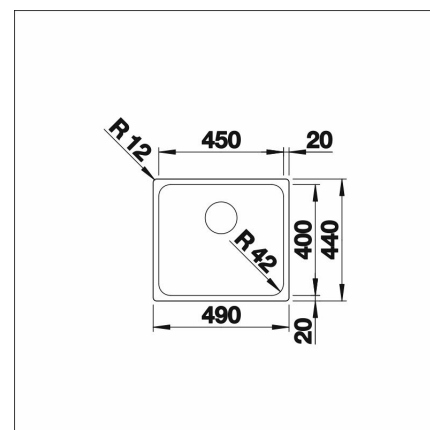

**Technical information**

- Sink cabin min. length: 50 cm
- Sink installation method: Bottom mounted
- Waste: 3,5" basket strainer InFino no pop-up
- Depth of main sink: 185 mm

**Delivery content**

- BLANCO stainless steel sink
- bottom valve system
- domestic Prevox Smartloc water trap